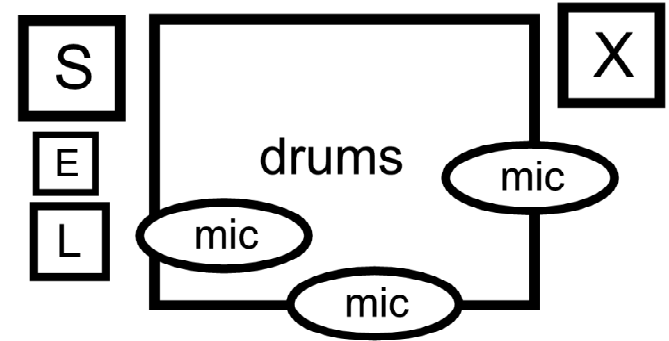

# Todd Marcus Quintet stage plot

E = 110 volt A/C outlet  
 X = monitor  
 D = direct input box  
 S = music stand  
 (Manhasset or similar)  
 L = music stand light

other requirements:  
 - boom stands for all mics  
 - 1 piano bench  
 - bottled water on stage