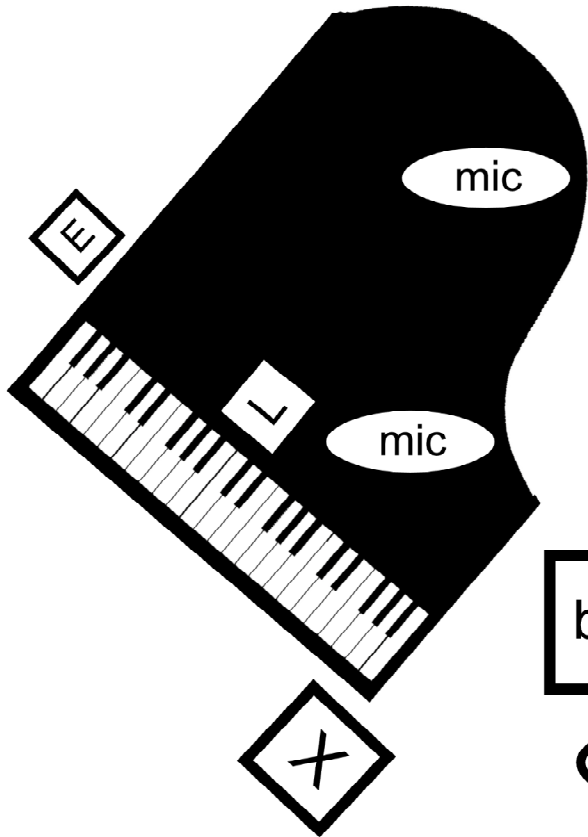

# Todd Marcus Quintet stage plot

E = 110 volt A/C outlet  
 X = monitor  
 D = direct input box  
 S = music stand  
 (Manhasset or similar)  
 L = music stand light

other requirements:  
 - boom stands for all mics  
 - 1 piano bench  
 - bottled water on stage