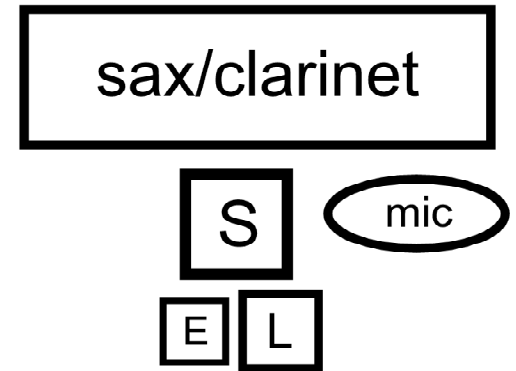

# Todd Marcus Quintet stage plot

E = 110 volt A/C outlet  
 X = monitor  
 D = direct input box  
 S = music stand  
 (Manhasset or similar)  
 L = music stand light

other requirements:  
 - boom stands for all mics  
 - 1 piano bench  
 - bottled water on stage