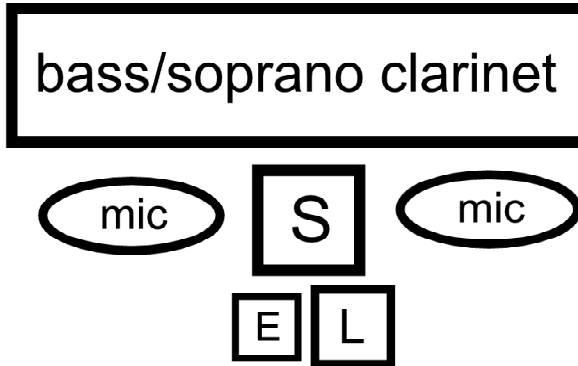

# Todd Marcus Quintet stage plot

E = 110 volt A/C outlet  
 X = monitor  
 D = direct input box  
 S = music stand  
 (Manhasset or similar)  
 L = music stand light

other requirements:  
 - boom stands for all mics  
 - 1 piano bench  
 - bottled water on stage